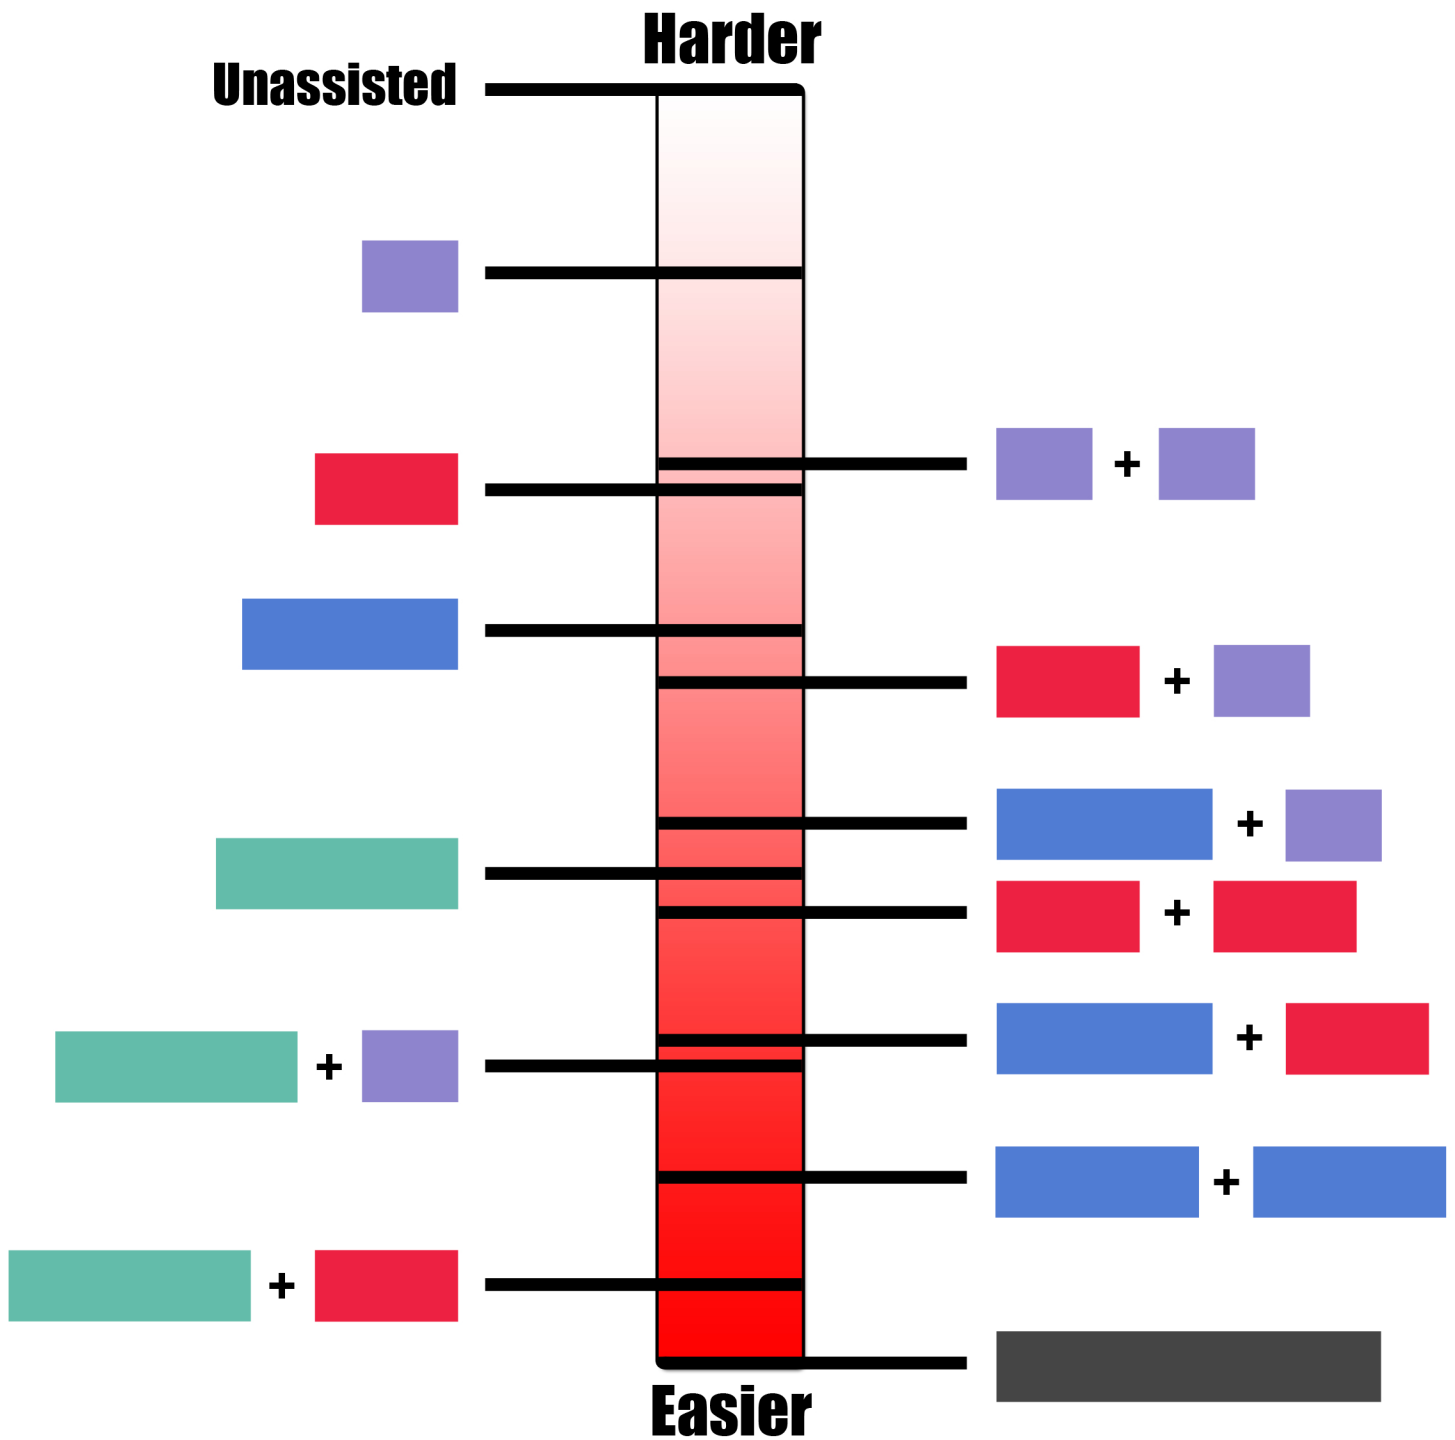

Pull-up Band Assistance

Band Widths: Purple - 1/2", Red - 3/4", Blue - 1 1/4", Green - 1 3/4", Black - 2 1/2"
(All Bands are ~41" long)