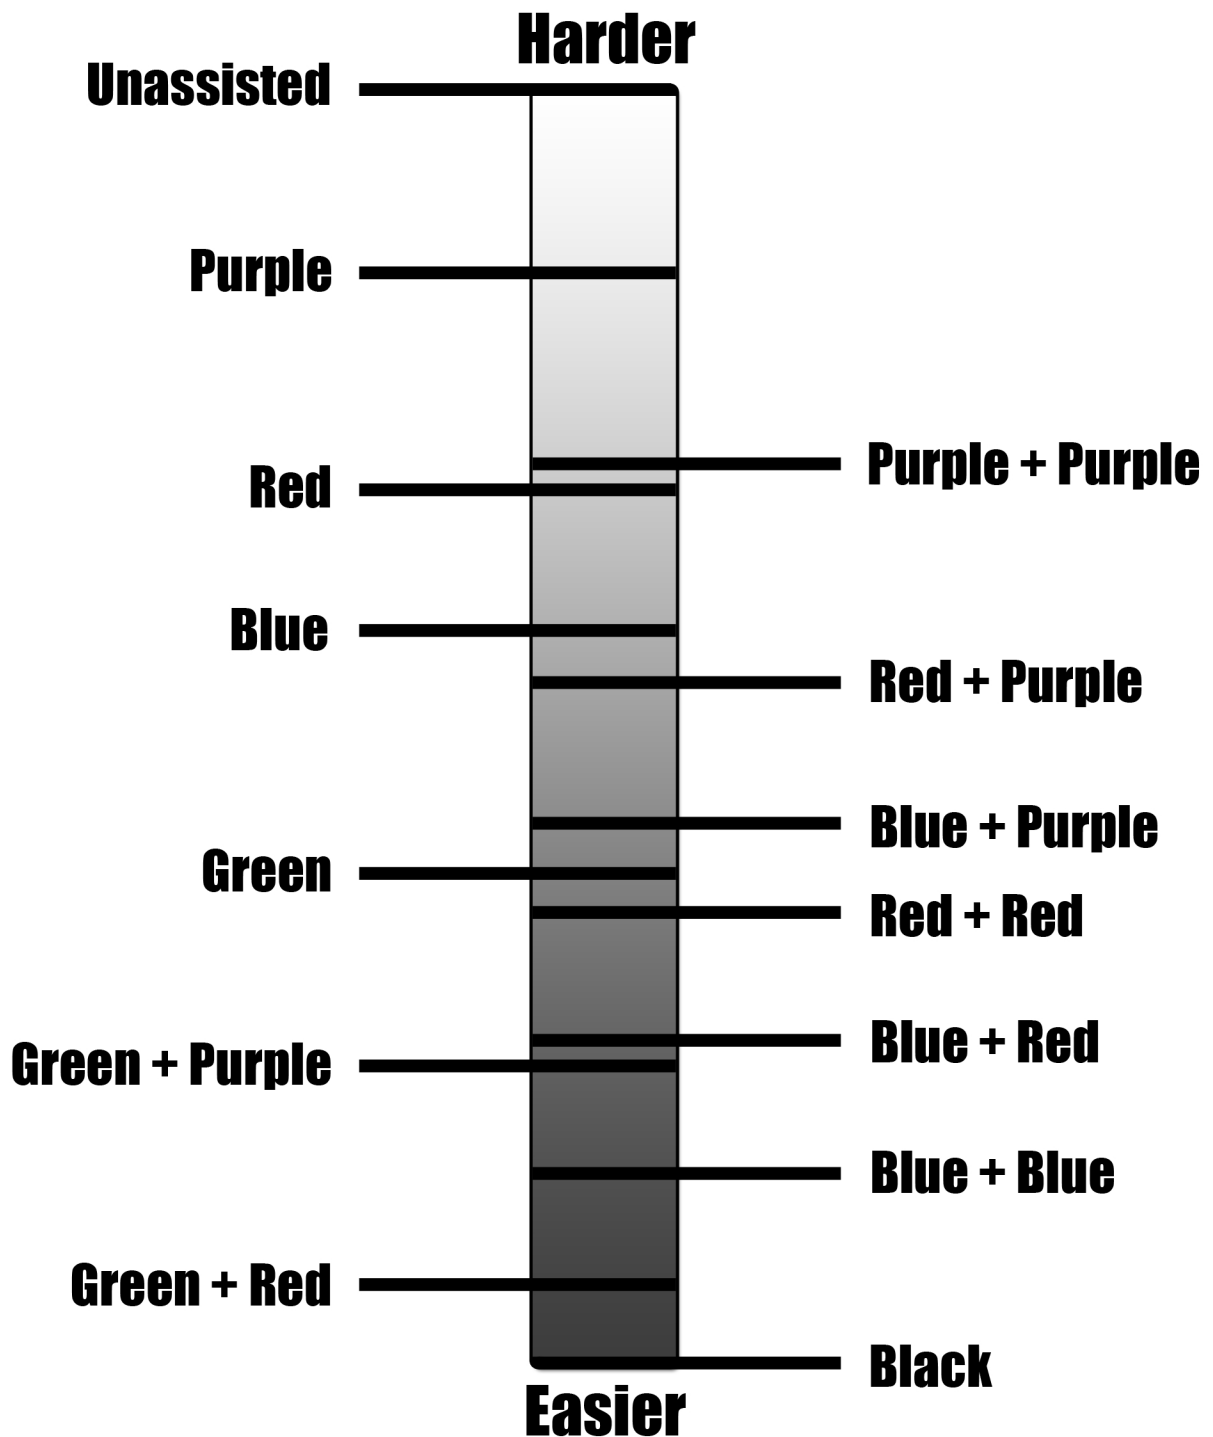

Pull-up Band Assistance

Band Widths: Purple - 1/2", Red - 3/4", Blue - 1 1/4", Green - 1 3/4", Black - 2 1/2"
(All Bands are ~41" long)